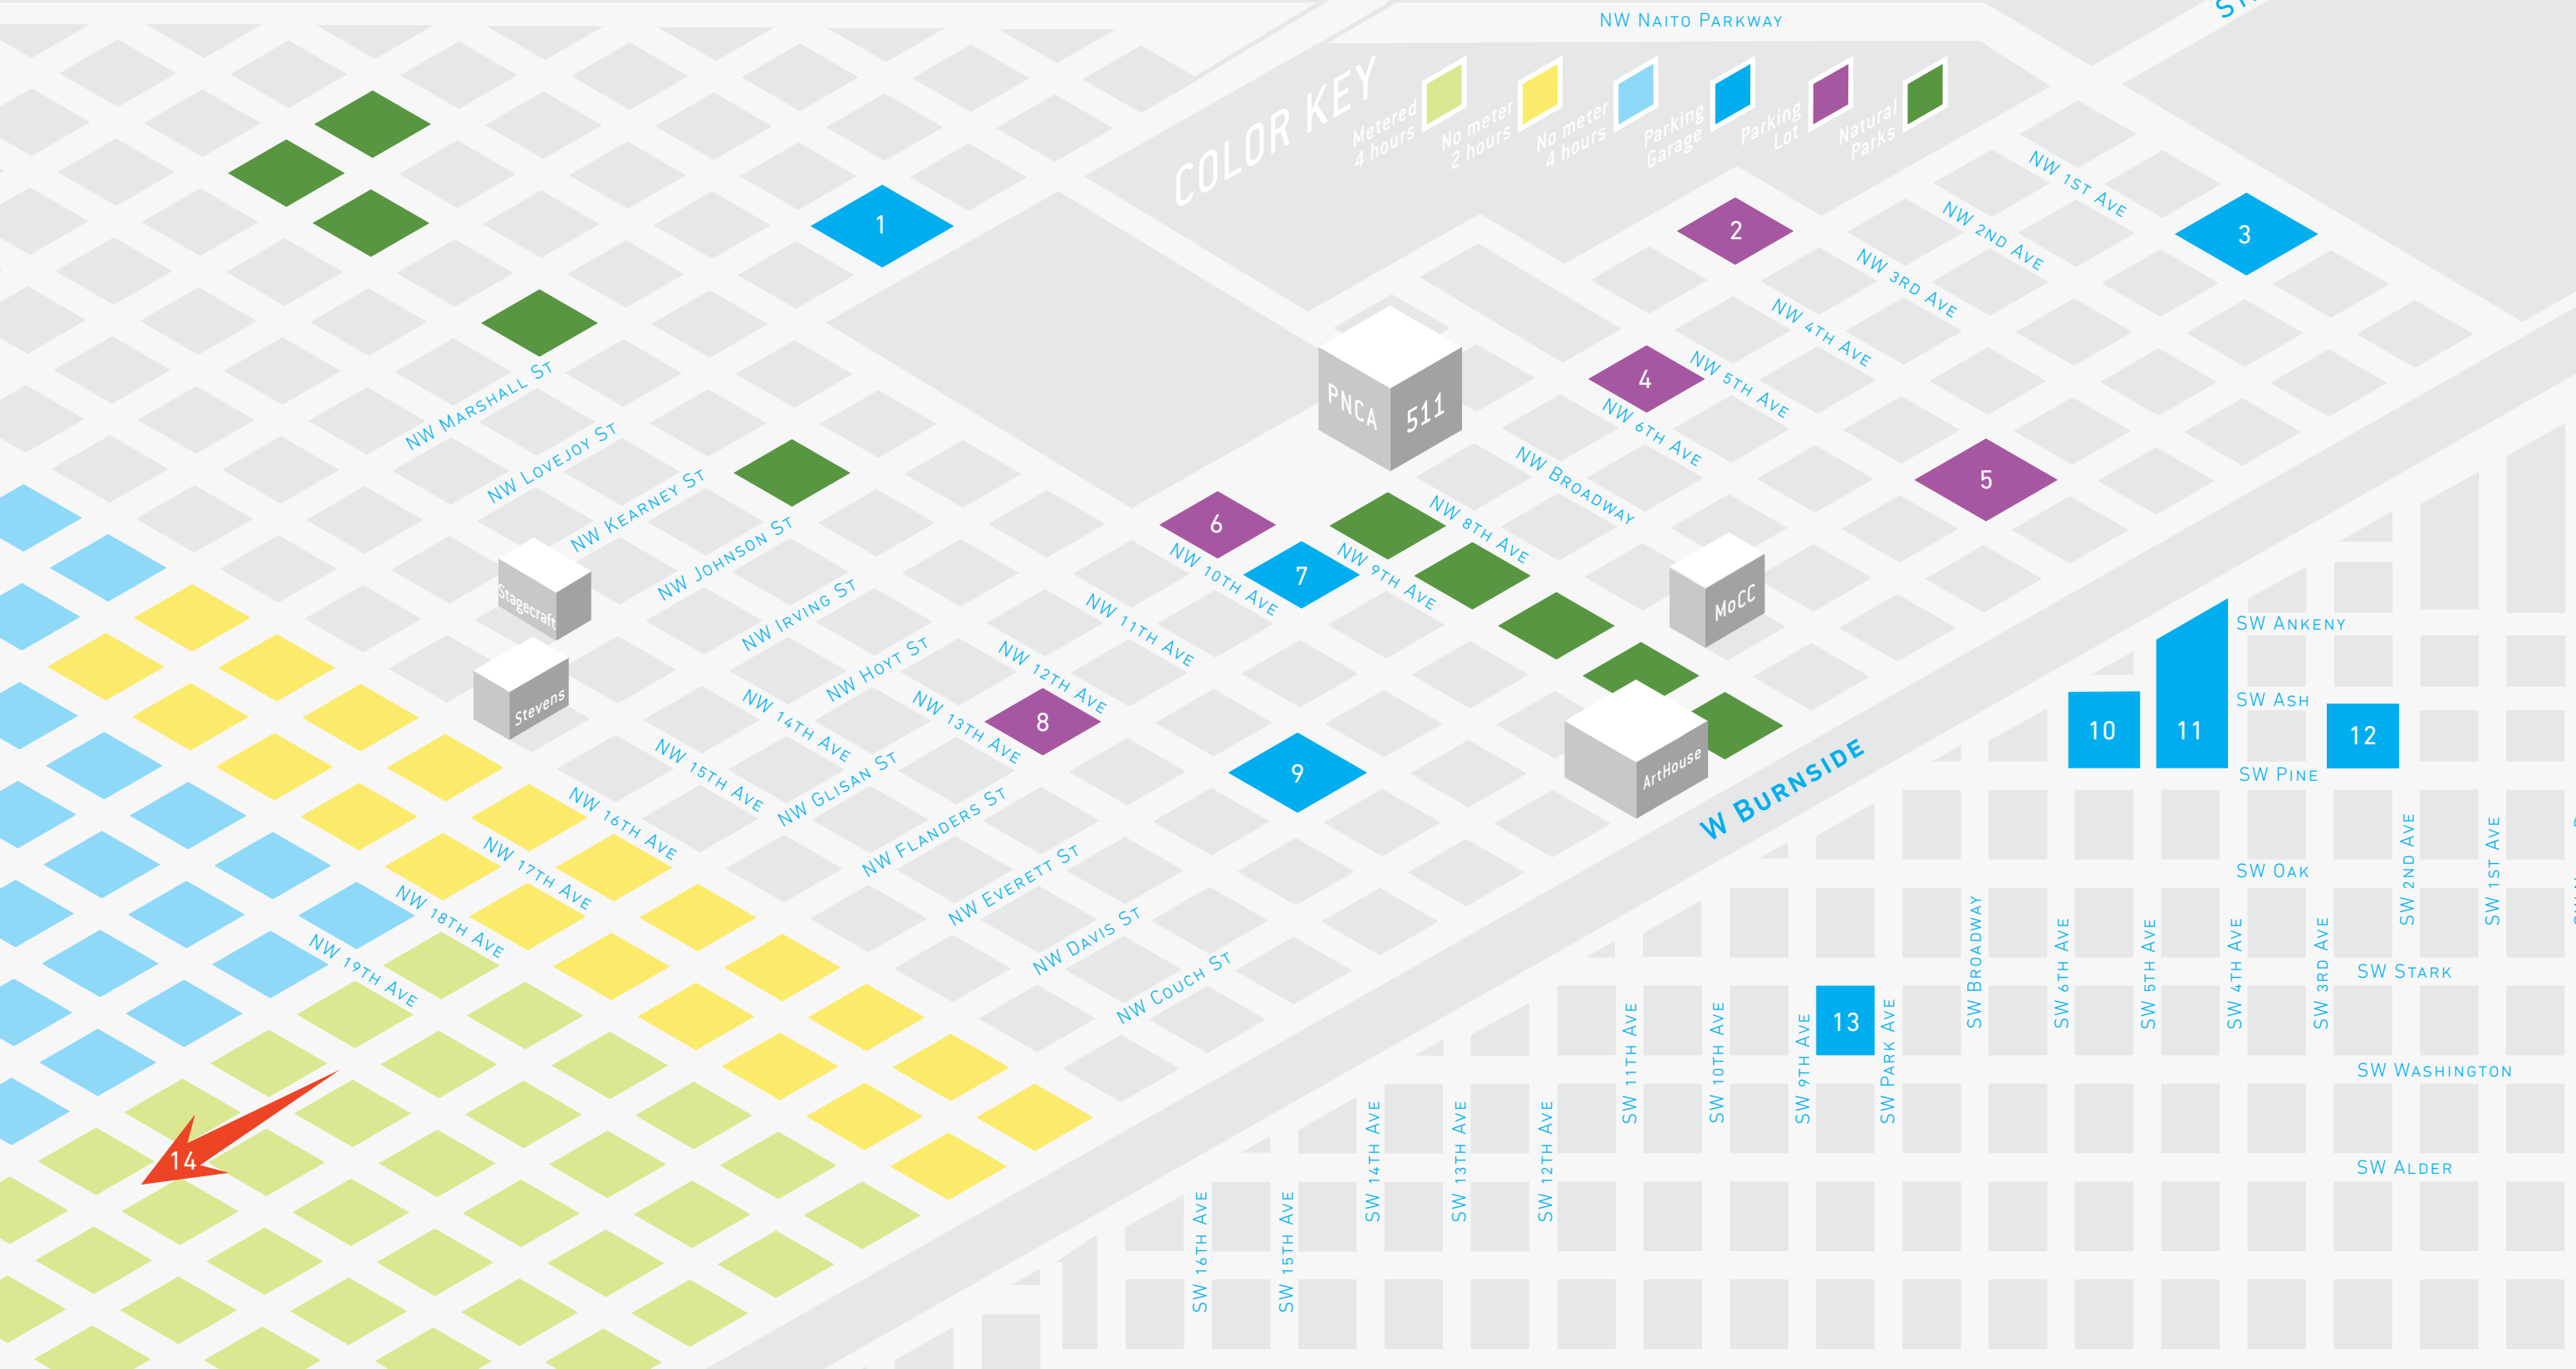

PNCA

Parking Map

1. Station Place Garage #120. \$8 Daily.
2. City Center Parking #26. \$8.25 Daily.
3. SmartPark. 24/7. \$10 Daily.
4. City Center Parking #187. \$9 Daily.
5. City Center Parking #259. \$9.50 Daily.
6. City Center Parking #244. \$12 Daily. \$5 Wknd.
7. City Center Parking #102. \$14 Daily.

8. City Center Parking #276. \$10 Daily.
9. Pearl Garage #177. \$12 Daily.
10. Broadway Garage. \$11.25 Daily, \$15 Overnight.
11. US Bancorp Plaza Garage. \$15 Daily.
12. US Bancorp Tower Garage. \$13 Daily.
13. SmartPark. M-F, 6:30-7. \$12 Daily
14. Unregulated Parking: West of 25th Ave

COLOR KEY

- Metered 4 hours
- No meter 2 hours
- No meter 4 hours
- Parking Garage
- Parking Lot
- Natural Parks