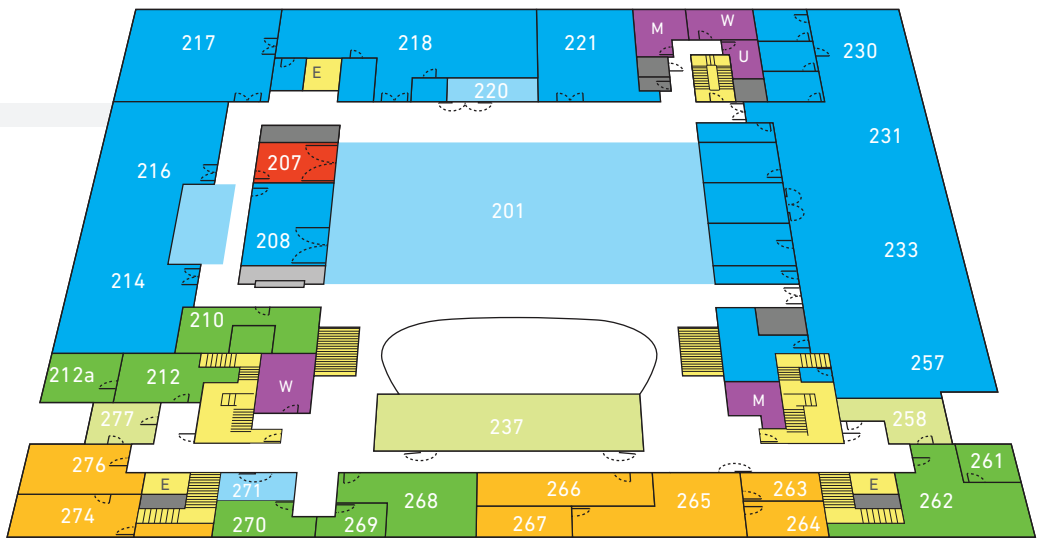

2ND FLOOR

Academic Advising	270
Academic Affairs	212
Academic Dean	212a
Assistant Academic Dean	269
Business Offices	263-265, 267
Director of Student and Residence Life	261
Executive Offices	276
Executive Conference Room	237
Inclusion Specialist	262
International Studies	270
Kitchenettes	220, 271
Mail Room	266
MFA in Collaborative Design	214-216
MFA in Print Media	221
MFA Project Space	207
New Commons	201
President's Office	274
Print Making Center	230-233, 257
Registration	268
Student Life Office	262
Technology Help Desk	210