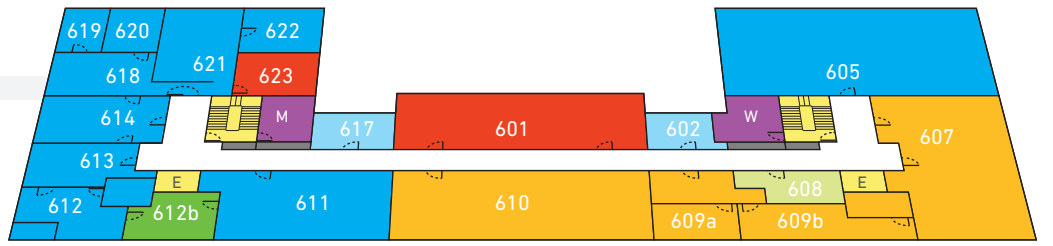

CAMPUS HIGHLIGHTS

*SEE MAP FOR LOCATIONS OF ALL CLASSROOMS, LABS, AND STUDIOS

HALLIE FORD TOWER

6TH FLOOR

Advancement Office	607
Animated Arts	618-622
Communications Office	610
Critique Room / Project Space	601
Employee Lounge	617
Faculty Office	612b
Human Resources Office	609
Installation Room	623
Kitchenette	602
Painting Studio	605
Video and Sound	612-613

5TH FLOOR

Academic Resource Center (ARC)	517
Digital Print Studio (DPS)	507
Faculty Offices	508, 512
Foundation Animated Arts Station	513a
Intermedia	514
Painting Studio	505
Psychologist	502
Student Lounge	501
Technology Headquarters	509

4TH FLOOR

Design Studio	405
Critique Room / Project Space	401
Digital Print Center (DPC)	406-407
Faculty Offices	412, 413b, 417
Illustration Studio	414
MA in Critical Theory + Creative Research	413

3RD FLOOR