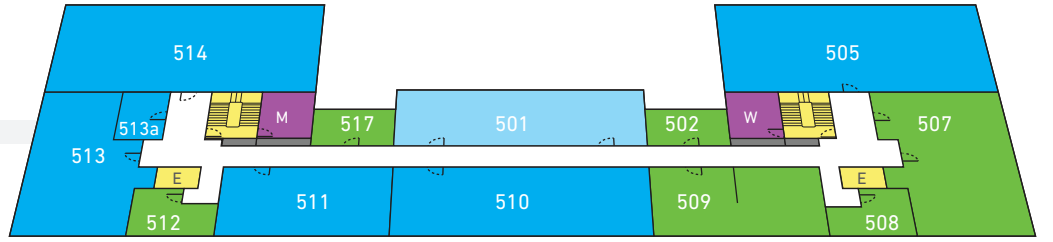

CAMPUS HIGHLIGHTS

*SEE MAP FOR LOCATIONS OF ALL CLASSROOMS, LABS, AND STUDIOS

HALLIE FORD TOWER

6TH FLOOR

Advancement Office	607
Animated Arts	618-622
Communications Office	610
Critique Room / Project Space	601
Employee Lounge	617
Faculty Office	612b
Human Resources Office	609
Installation Room	623
Kitchenette	602
Painting Studio	605
Video and Sound	612-613

5TH FLOOR

Academic Resource Center (ARC)	517
Digital Print Studio (DPS)	507
Faculty Offices	508, 512
Foundation Animated Arts Station	513a
Intermedia	514
Painting Studio	505
Psychologist	502
Student Lounge	501
Technology Headquarters	509

4TH FLOOR

Design Studio	405
Critique Room / Project Space	401
Digital Print Center (DPC)	406-407
Faculty Offices	412, 413b, 417
Illustration Studio	414
MA in Critical Theory + Creative Research	413

3RD FLOOR