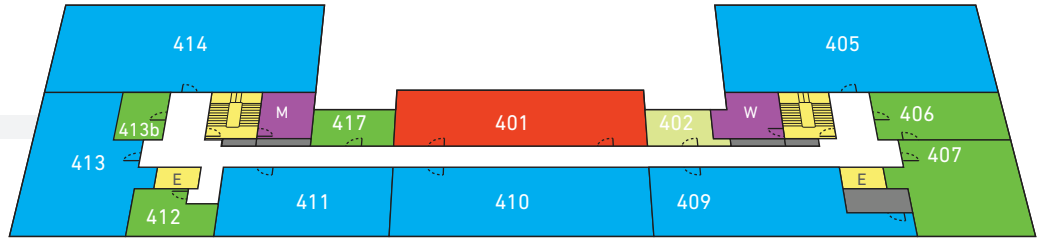

CAMPUS HIGHLIGHTS

*SEE MAP FOR LOCATIONS OF ALL CLASSROOMS, LABS, AND STUDIOS

HALLIE FORD TOWER

6TH FLOOR

Advancement Office	607
Animated Arts	618-622
Communications Office	610
Critique Room / Project Space	601
Employee Lounge	617
Faculty Office	612b
Human Resources Office	609
Installation Room	623
Kitchenette	602
Painting Studio	605
Video and Sound	612-613

5TH FLOOR

Academic Resource Center (ARC)	517
Digital Print Studio (DPS)	507
Faculty Offices	508, 512
Foundation Animated Arts Station	513a
Intermedia	514
Painting Studio	505
Psychologist	502
Student Lounge	501
Technology Headquarters	509

4TH FLOOR

Design Studio	405
Critique Room / Project Space	401
Digital Print Center (DPC)	406-407
Faculty Offices	412, 413b, 417
Illustration Studio	414
MA in Critical Theory + Creative Research	413

3RD FLOOR