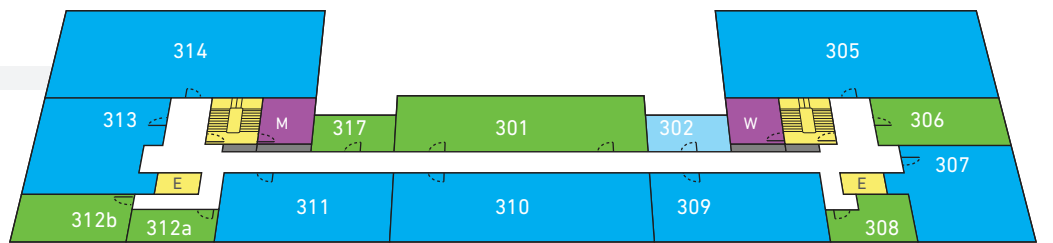

3RD FLOOR

BFA Thesis Director	308
Faculty Offices	301, 306, 312, 317
Kitchenette	302