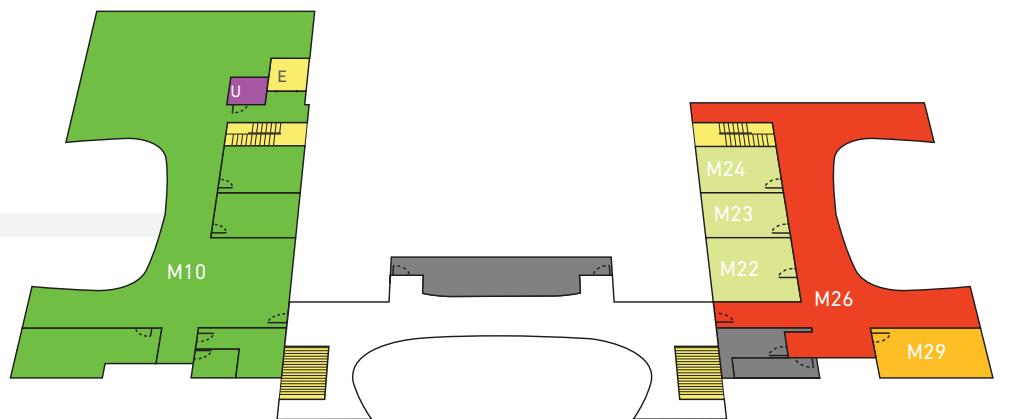

4TH FLOOR

Design Studio	405
Critique Room / Project Space	401
Digital Print Center (DPC)	406-407
Faculty Offices	412, 413b, 417
Illustration Studio	414
MA in Critical Theory + Creative Research	413

3RD FLOOR

BFA Thesis Director	308
Faculty Offices	301, 306, 312, 317
Kitchenette	302

ADMINISTRATION	MEETING ROOM
CLASSROOM / LAB / STUDIO	RESTROOM - M (men), W (women), U (unisex)
COMMON AREA	STAIR / ELEVATOR (E)
EXHIBITION / PROGRAMMING SPACE	STUDENT RESOURCE

2ND FLOOR

Academic Advising	270
Academic Affairs	212
Academic Dean	212a
Assistant Academic Dean	269
Business Offices	263-265, 267
Director of Student and Residence Life	261
Executive Offices	276
Executive Conference Room	237
Inclusion Specialist	262
International Studies	270
Kitchenettes	220, 271
Mail Room	266
MFA in Collaborative Design	214-216
MFA in Print Media	221
MFA Project Space	207
New Commons	201
President's Office	274
Print Making Center	230-233, 257
Registration	268
Student Life Office	262
Technology Help Desk	210

MEZZANINE

Albert Solheim Library	M10
Dorothy Lemelson Innovation Studio	M26
Special Events and Sales Manager	M29

1ST FLOOR

511 Gallery	102
Admissions	161
Albert Solheim Library	114
Ann Payne Edlen Creative Corridor	101
BridgeLab / Career Services	136
Café	143
Dorothy Lemelson Innovation Studio	139
Project Spaces	155, 164
Security	166
Shipley / Collins Mediatheque	107
Student Accounts / Financial Aid	153, 156-158
Technology Help Desk / Media Resource Center (MRC)	118
Vice President of Enrollment	148